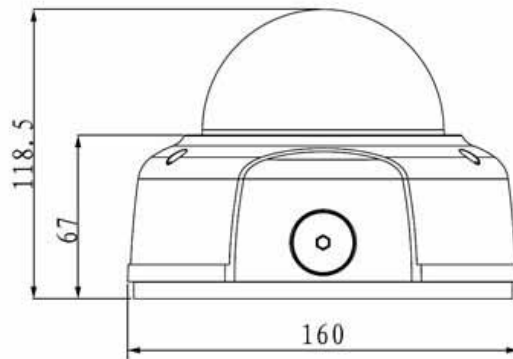

# CP- UNC-VY10FL2C

1.3Mp HD Vandal IP IR Dome Camera - 20Mtr.

## Main Features

- 1/3" 1.3 Megapixel progressive scan SONY CCD
- H.264 & MJPEG dual-stream encoding
- Max 12/15fps@1.3M(1280×720)&25/30fps@720P(1280x720)
- Day/Night(ICR), 2DNR, Auto iris, AWB, AGC, BLC
- 2.8~12mm varifocal lens
- Built-in 2/1 alarm in/out
- Max. IR Distance: 20m
- Micro SD memory, IP66, IK10, PoE
- Mobile Software: iCMOB, gCMOB
- CMS Software: KVMS Pro, vOptimus Pro

## 1.3Mp HD Vandal IP IR Dome Camera - 20Mtr.

Feature	Specification
Image Sensor	1/3" 1.3Megapixel PS CCD
Minimum Illumination	0.2lux/F1.4(color),0.01Lux/F1.4(B/W),0Lux(IR on)
Shutter Speed	Auto/Manual,1/50~1/10000s
White Balance	Auto
Gain Control(AGC)	Auto/Manual
Lens	2.8~12mm
Back Light Compensation	Off/BLC/HLC/DWDR
S/N Ratio	more than 50 dB
Video Compression	H.264/MJPEG
Video Streaming	Main Stream: 1.3M(1~12fps)/720P(1 ~ 25fps), Sub Stream: D1/CIF(1 ~ 25/30fps)
Resolution	1.3M(1280×960) / 720P(1280×720) / D1(704×576/704×480)/ CIF(352×288)
Video Output	1 channel BNC(1.0Vp-p, 75Ω)
Snapshot	Fastest 1fps JPEG capture
Privacy Mask	Up to 4 areas
ICR	Auto(ICR) / Color / B/W
Audio Input	1 Channel
Audio Compression	G.711a / G.711u(64kbps) / PCM(128kbps)
Audio Output	1 Channel
Alarm IN	2 Channel
Alarm Out	1 Channel
Interface	RJ-45 (10/100Base-T)
Protocol	IPv4/IPv6, HTTP, HTTPS, SSL, TCP/IP, UDP, UPnP, ICMP, IGMP,SNMP, RTSP, RTP, SMTP, NTP, DHCP, DNS, PPPoE, DDNS, FTP, IP Filter, QoS, Bonjour, ONVIF Ver. 2.0
User Account	10 users
IR	IR Range Max upto 20m
Smart Phone	iPhone, iPad, Android, Windows Phone
Micro SD	SD, Max 32GB
Operating Temperature	-10°C~+60°C, 10%~90%
Power Source	DC12V/AC24V, PoE(802.3af)
Power Consumption	<10W
Weatherproof Standard	IK10 & IP66

**CP- UNC-VY10FL2C**

**1.3Mp HD Vandal IP IR Dome Camera - 20Mtr.**

Feature	Specification
Regulatory	CE, FCC and RoHS
Dimension	Φ160mm×118.5mm
Weight	1.25kg