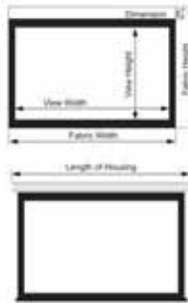

Self Lock Screens