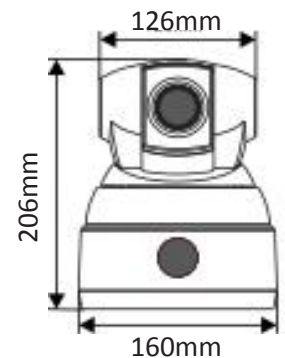

Specifications Peoplelink ICam HD 2000 LT

Projection Video SystemTechnology	HD: 1080p/30,1080p/29.97,1080p/25,1080i/60, 1080i/59.94,1080i/50,720p/60,720p/59.94,720p/50, 720p/30, 720p/29.97, 720p/25 SD: NTSC(CROP),NTSC(SQUEEZE),PAL(CROP), PAL(SQUEEZE)
Image Sensor	1/2.8" Exmor CMOS Sensor
Effective Pixel	3.27megapixel
S/N	≥50dB
Min. Illumination	0.095 Lux(F1.6, ICR on)
Synchronization	Internal
BLC	ON/OFF
Lens	F1.6-F3.5, f=4.7mm-94mm
Field of View	Wide 55.4°/ Tele 2.9°
Optical Zoom	20X
P/T Speed	Pan(0.1°~150°/sec); Tilt(0.1°~120°/sec)
P/T Range	Pan: 340°; Tilt: -30°~90° °
Preset Number	64
Video Output Interface	HD: ANALOG COMPONENT(YPbPr); SD: CVBS
Control Interface	RS-485
Baud Rate	9600BPS
Protocol	PELCO-D
Working Temp	0C~+50C
Storage Temp	-20C~+70C 00
Humidity	≤95% (no condensation)
Dimension	160(D)×206(H)mm

Dimensions:

HD Video Conferencing & Telepresence

www.peoplelink.in

Global Headquarters:

Q-3, A-3, 10th Floor, Cyber Tower
Hitech City, Madhapur,
Hyderabad - 500 081 - INDIA.
Tel: +91-40-44751111 to 32
Fax: +91-40-44751136

For Support:

INDIA - Tel: +91-40-44751116 to 17
USA - Tel: 16265000033 & 12014936974
CANADA - Tel: 16478482515 & 16478482516
UK - Tel: 442033551897
Email: support@peoplelink.in